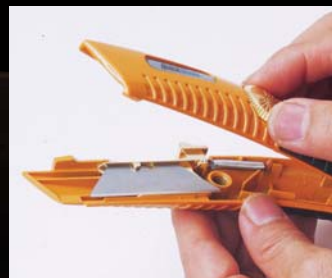

Cuts solid materials

Spring back slider

Ergonomic thermoplastic rubber grip

Safety Point Blade reduces puncture wounds

Quick release blade change dial w/ high contact thread design

## QuickBlade® QBS-20

Safety spring-back design

Integrated hinge design and quick release dial means blade change in seconds without tools!

### Self-Retracting for Safety

*A revolution in ergonomics and safety with blade change in seconds!*

- Automatically retracts
- Reduces risk of puncture wounds
- High-tech dial for QuickBlade® change
- Inter-locking nose
- Integrated hinge design
- No parts to lose
- Ergonomic safety handle
- Thermoplastic rubber grip
- High visibility orange
- Professional quality