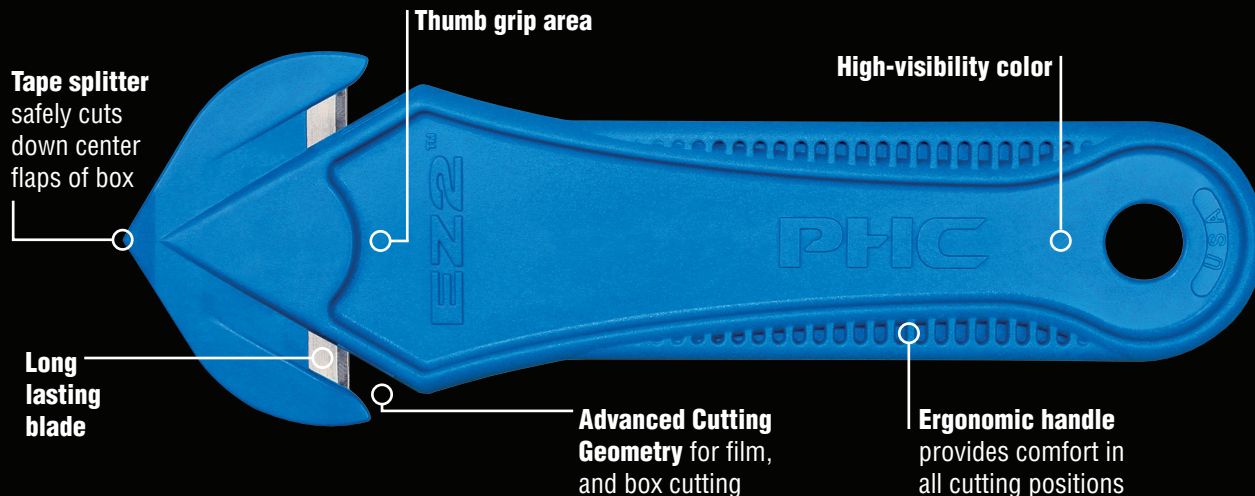

innovation

SafetyFirst® SYSTEM

EZ2™

Concealed Blade Safety Cutter

AMBIDEXTROUS - For Right & Left Handed Users